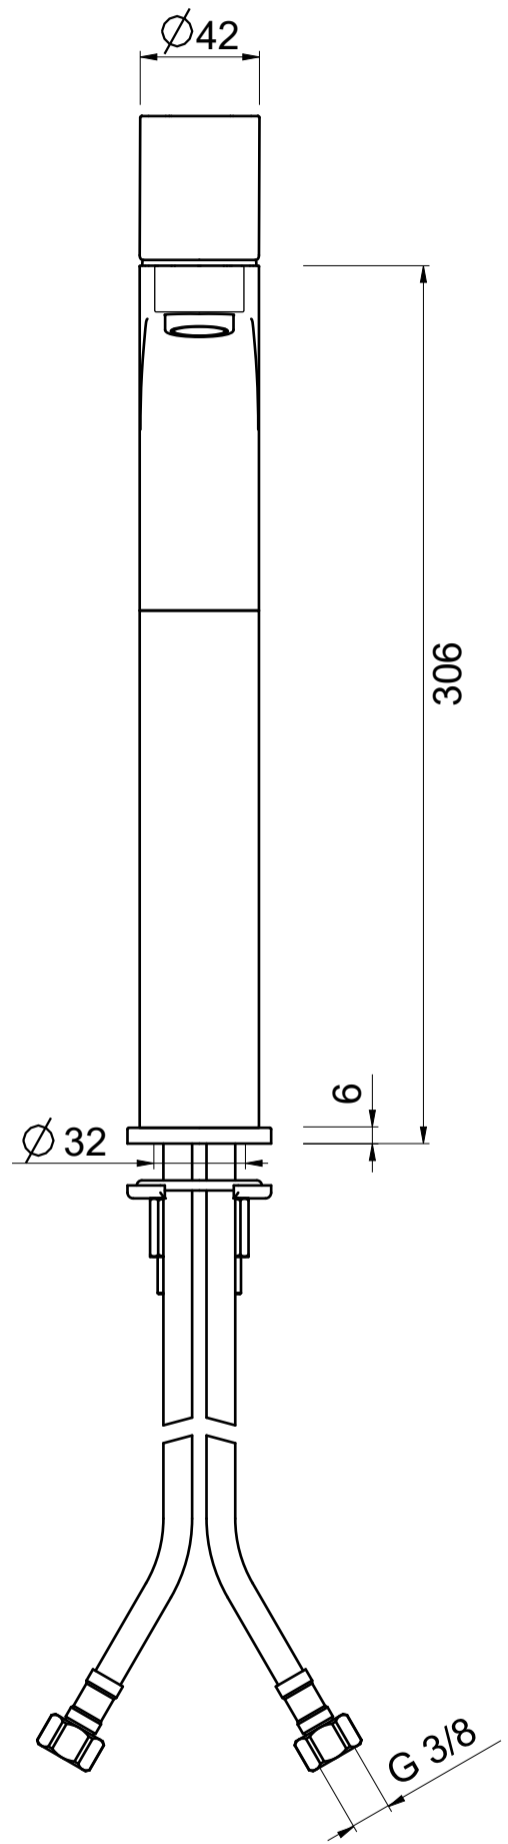

This drawing / specification is the property of OIOLI Rubinerie and must not be copied in part or whole without prior written permission of OIOLI Rubinerie.

 ITALY e-mail: tecnico@oioli.com Via Pul Stretta, 10/12 28024 Gozzano (No) ITALY Tel. 0322 956338 Fax 0322 912094	DATE	09/09/2016	SIGNATURE	PROJECT	SCALE	NOTE	
	DRAFTSMAN				19:50	MADE IN ITALY	
	DESCRIPTION	MISCELATORE LAVABO ALTO TC MIAMI					ITEM