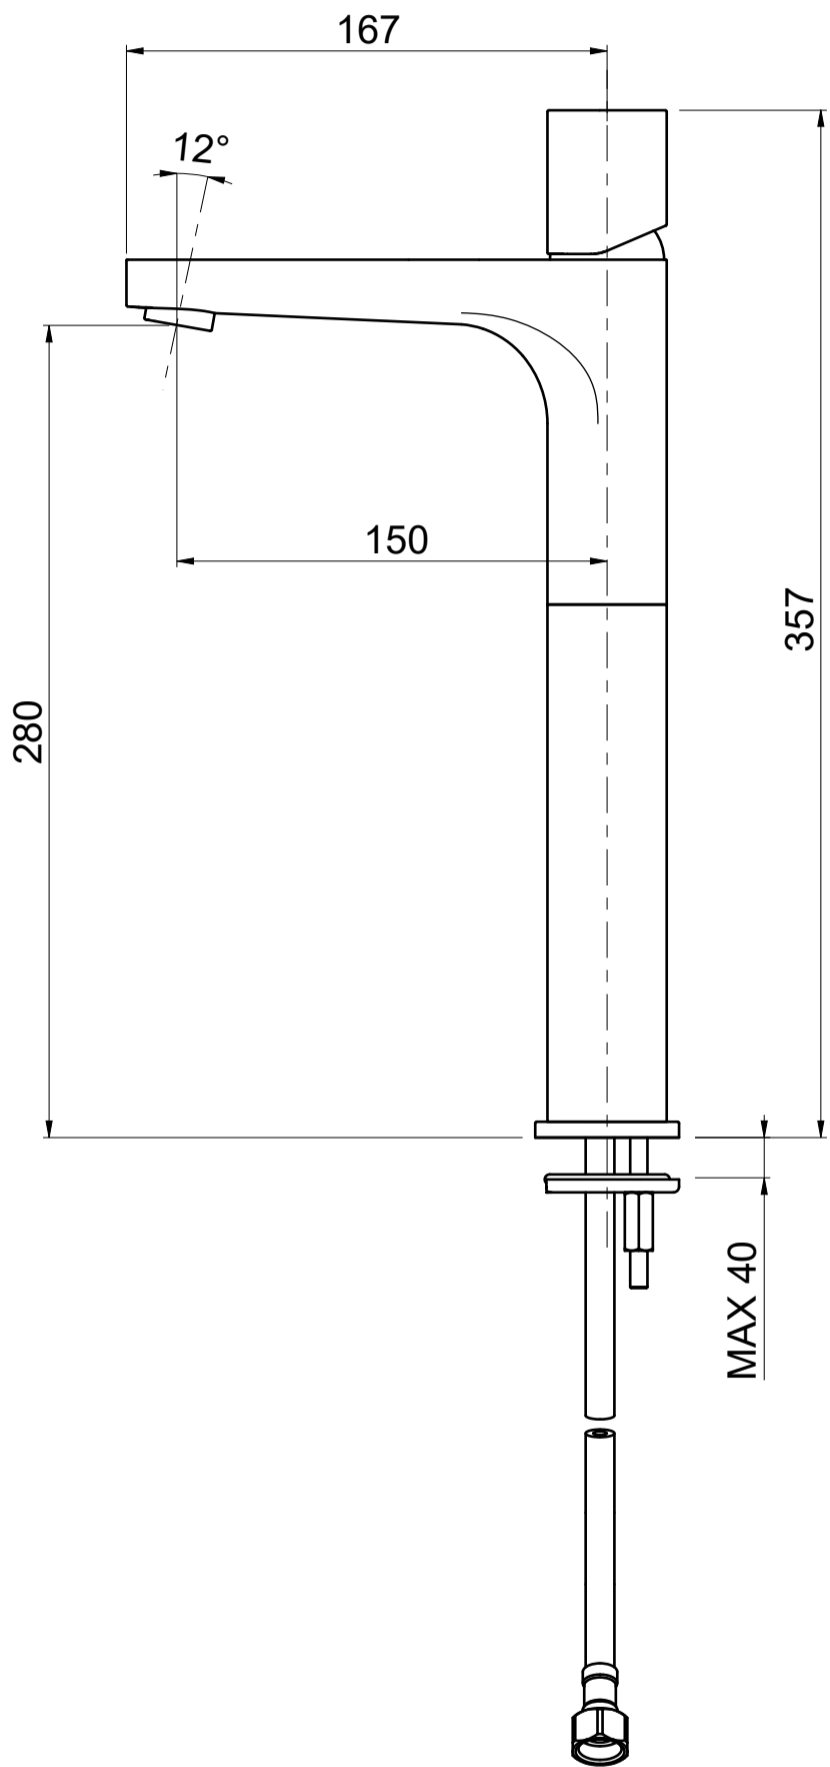

This drawing / specification is the property of OIOLI Rubinerie and must not be copied in part or whole without prior written permission of OIOLI Rubinerie.

 ITALY e-mail: tecnico@oioli.com Via Pul Stretta, 10/12 28024 Gozzano (No) ITALY Tel. 0322 956338 Fax 0322 912094	DATE	09/09/2016	SIGNATURE	PROJECT	SCALE	NOTE	
	DRAFTSMAN				19:50	MADE IN ITALY	
	DESCRIPTION	MISCELATORE LAVABO ALTO TC MIAMI					ITEM